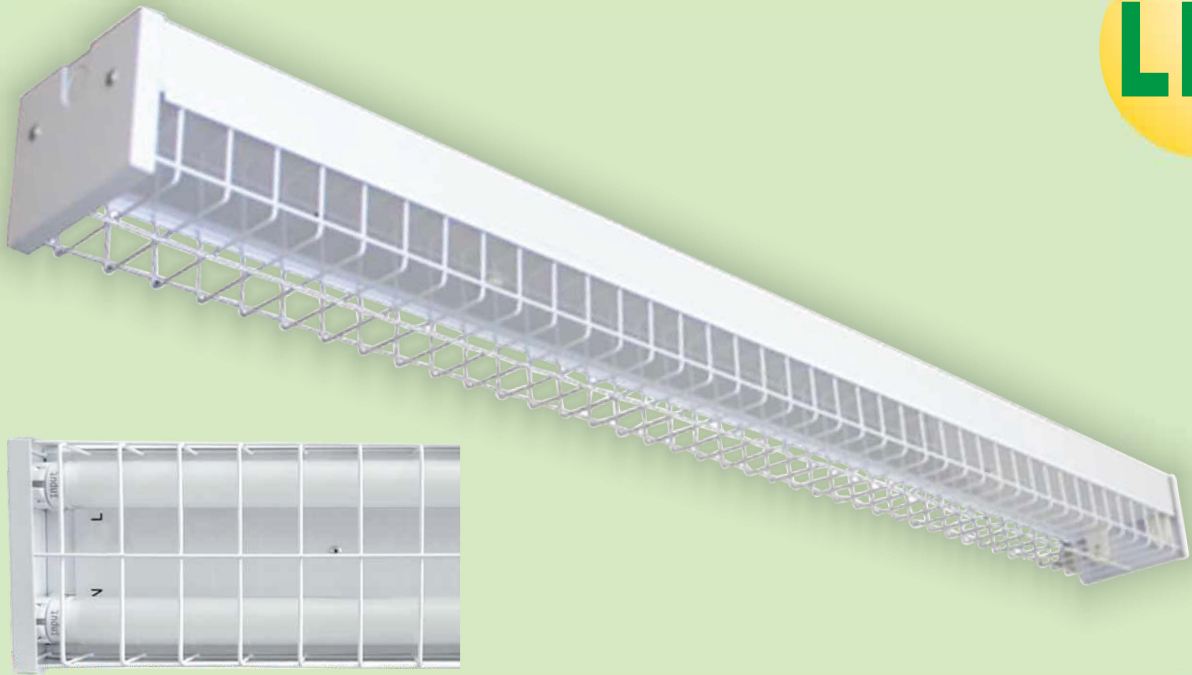

Caged Fixture

LED