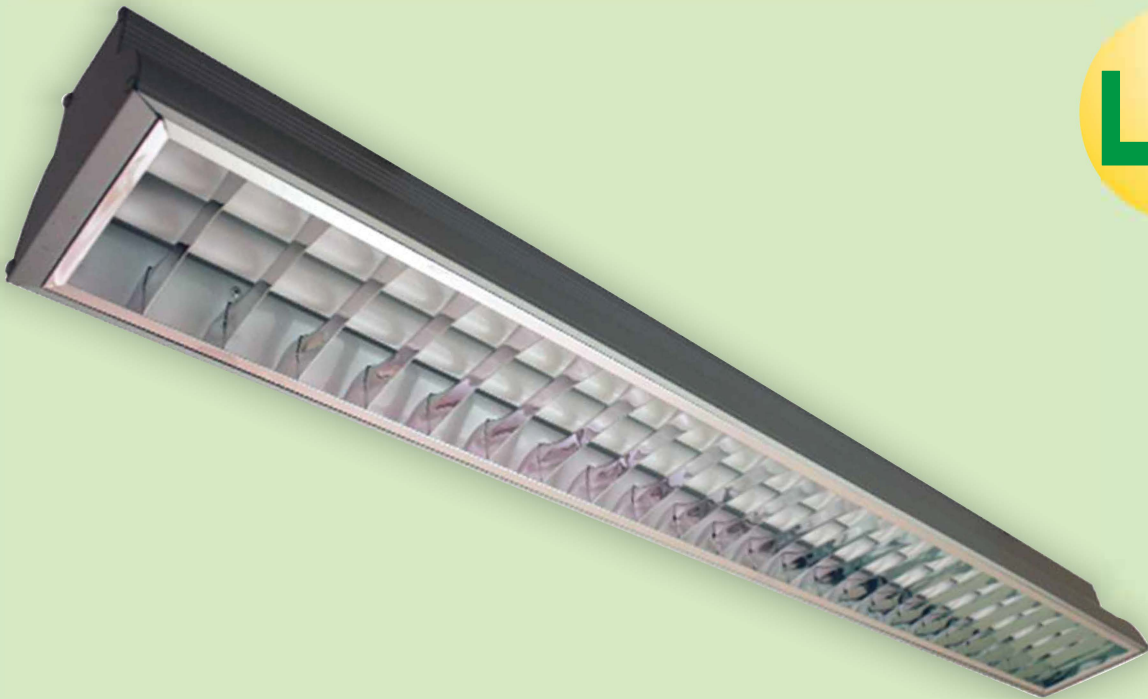

Fixture With Aluminum Reflector

LED