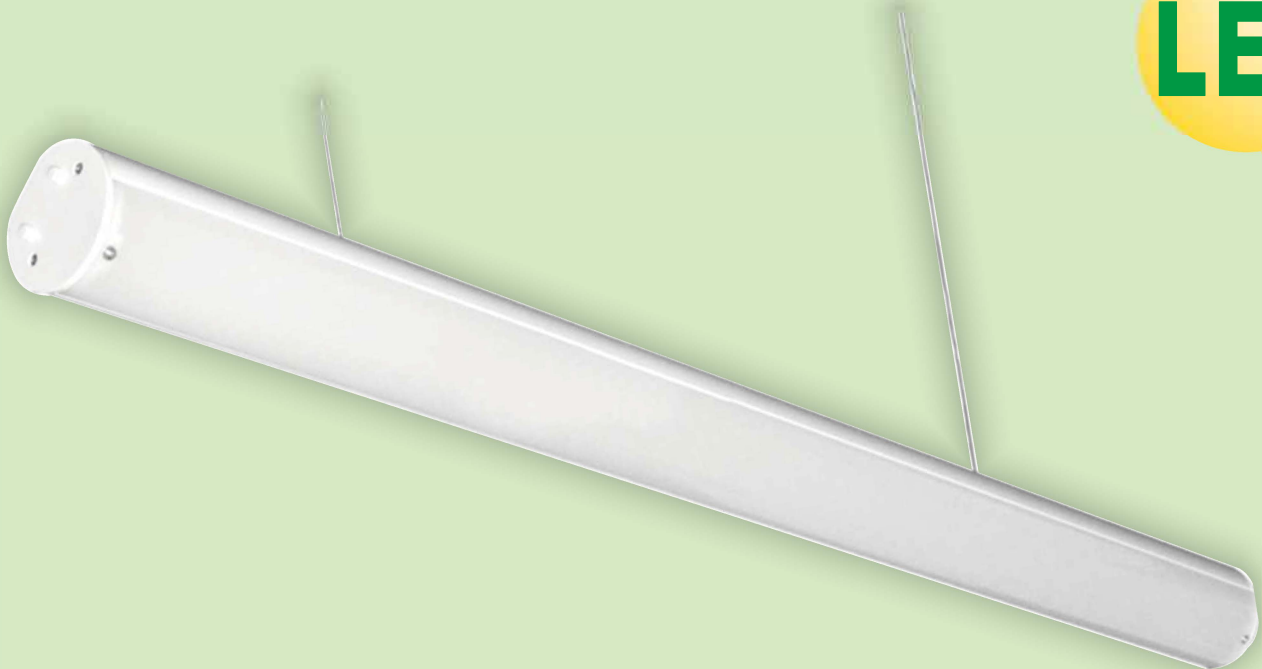

Low Profile Fixture With PC Cover

LED