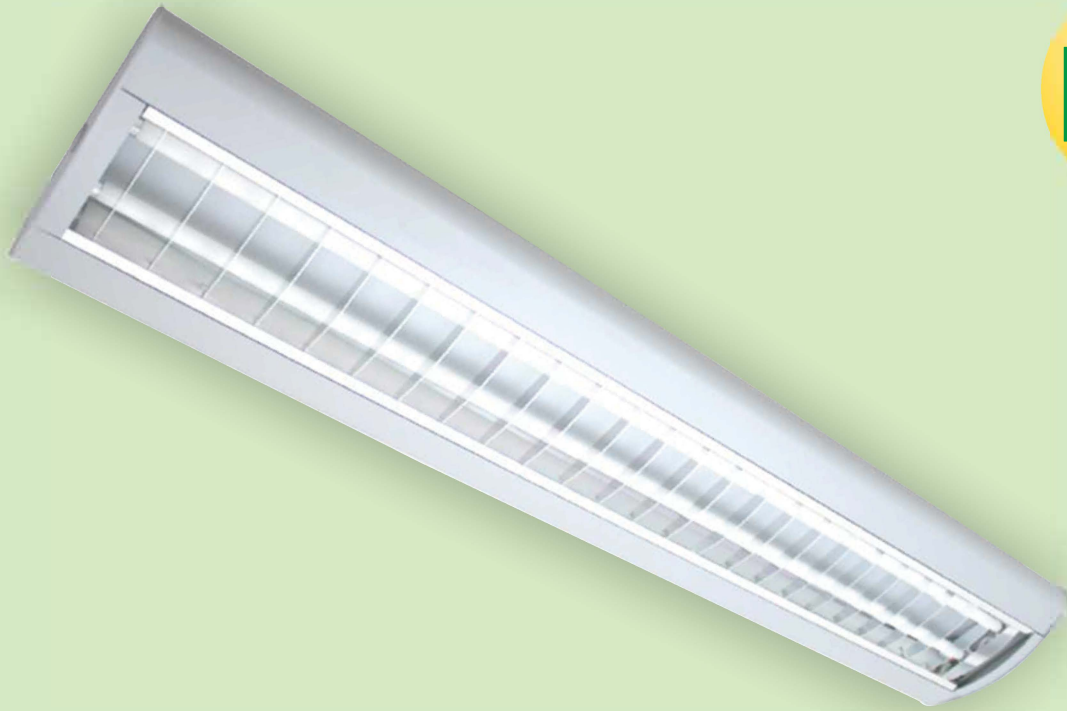

Fixture With Aluminum Shield

LED