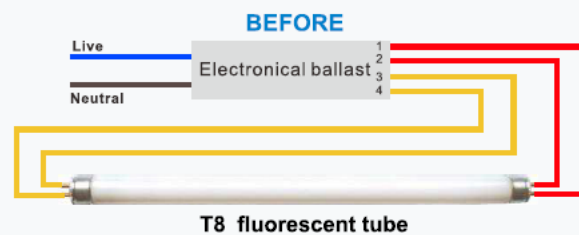

- Input Power: 22W
- Input Voltage: 120-277 VAC, determined by fluorescent ballast
- Efficacy: 120 lm/W
- Compatible with most electronic instant-start T8 ballasts
- All Tube construction with 120° beam angle
- Color Rendering Index (CRI): ≥83
- 100,000 hour life
- THD <20%
- Power Factor: 0.9 nominal
- Dimmable (ballast dependent)
- 7 year limited warranty
- Suitable for use in dry locations
- Suitable for use in totally enclosed recessed fixture
- Not for use with T12 magnetic or electronic ballasts
- Not for use with T8 magnetic or HO ballasts
- Not for use or to be wired to "mains voltage"

MODEL : CL-DN4T8LEDRT-22W

DIMENSION:

**The New LED T8 tube with DLC certification
Allows you to Qualify for Energy Rebates**

SPECIFICATIONS:

4 - FOOT

ITEM	SPECIFICATION	DETAILS
GENERAL PERFORMANCE	Power Consumption	22 W
	Lumens Delivered	2500
	Efficacy	120 lm/W
	CRI	83
	Beam Angle	120
	Color Temperature (CCT)	4000K, 5000K
	Lumen Maintenance (L70)	100,000 hours
ELECTRICAL	Power Factor	0.9
	Input Voltage	120-277 VAC
PHYSICAL	Operating Temperature	-4°F to 113°F
CERTIFICATION	Certification	ETL DLC (DLC for USA) FCC NSF
	Material Usage	RoHS compliant, no mercury
	Environment	Dry
	Warranty	7 Years

Installation Instruction

Switch off power supply BEFORE COMMENCING WORK

Installation Steps:

1. Turn off power
2. Remove the T8 fluorescent tube
3. Clip in the New T8 LED Retrofit Tube upgrade-Clip in the New T8 LED Retrofit Tube
4. Turn on the power and installation is completed