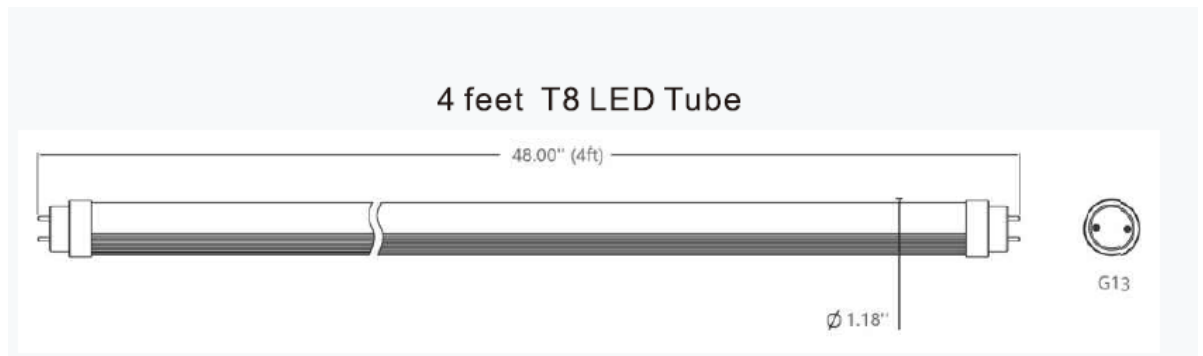

NEW T8 LED RETROFIT TUBE

(Replace T8 Fluorescent Tube)

Patent Number: 201530468283.8

PRODUCT DESCRIPTION:

Lighting Direct, LP New T8 LED retrofit tube is the ideal plug and play solution that works straight out of the box. Designed to deliver over 2400 lumens, these energy-saving LED lamps are quick, easy and safe to install into existing linear fluorescent fixtures without any extra effort or re-wiring. Lighting Direct, LP New T8 LED retrofit tube utilizes the existing T8 instant-start electronic ballasts, thus minimizing maintenance and labor costs.

- Input Power: 22W
- Input Voltage: 120-277 VAC, determined by fluorescent ballast
- Efficacy: 120 lm/W
- Compatible with most electronic instant-start T8 ballasts
- All Tube construction with 120° beam angle
- Color Rendering Index (CRI): ≥83
- 100,000 hour life
- THD <20%
- Power Factor: 0.9 nominal
- Dimmable (ballast dependent)
- 7 year limited warranty
- Suitable for use in dry locations
- Suitable for use in totally enclosed recessed fixture
- Not for use with T12 magnetic or electronic ballasts
- Not for use with T8 magnetic or HO ballasts
- Not for use or to be wired to "mains voltage"

MODEL : CL-DN4T8LEDRT-22W

DIMENSION:

**The New LED T8 tube with DLC certification
Allows you to Qualify for Energy Rebates**

SPECIFICATIONS:

4 - FOOT

ITEM	SPECIFICATION	DETAILS
GENERAL PERFORMANCE	Power Consumption	22 W
	Lumens Delivered	2500
	Efficacy	120 lm/W
	CRI	83
	Beam Angle	120
	Color Temperature (CCT)	4000K, 5000K
	Lumen Maintenance (L70)	100,000 hours
ELECTRICAL	Power Factor	0.9
	Input Voltage	120-277 VAC
PHYSICAL	Operating Temperature	-4°F to 113°F
CERTIFICATION	Certification	ETL DLC (DLC for USA) FCC NSF
	Material Usage	RoHS compliant, no mercury
	Environment	Dry
	Warranty	7 Years