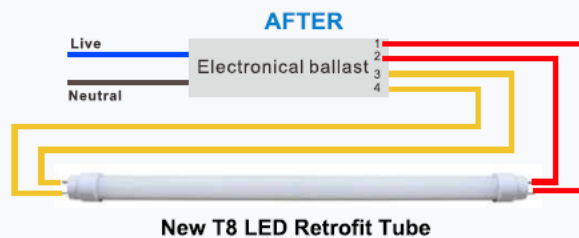

- Input Power: 22W
- Input Voltage: 120-277 VAC, determined by fluorescent ballast
- Efficacy: 120 lm/W
- Compatible with most electronic instant-start T8 ballasts
- All Tube construction with 120° beam angle
- Color Rendering Index (CRI): ≥83
- 100,000 hour life
- THD <20%
- Power Factor: 0.9 nominal
- Dimmable (ballast dependent)
- 7 year limited warranty
- Suitable for use in dry locations
- Suitable for use in totally enclosed recessed fixture
- Not for use with T12 magnetic or electronic ballasts
- Not for use with T8 magnetic or HO ballasts
- Not for use or to be wired to "mains voltage"

MODEL : CL-DN4T8LEDRT-22W

DIMENSION:

**The New LED T8 tube with DLC certification
Allows you to Qualify for Energy Rebates**

SPECIFICATIONS:

4 - FOOT

ITEM	SPECIFICATION	DETAILS
GENERAL PERFORMANCE	Power Consumption	22 W
	Lumens Delivered	2500
	Efficacy	120 lm/W
	CRI	83
	Beam Angle	120
	Color Temperature (CCT)	4000K, 5000K
	Lumen Maintenance (L70)	100,000 hours
ELECTRICAL	Power Factor	0.9
	Input Voltage	120-277 VAC
PHYSICAL	Operating Temperature	-4°F to 113°F
CERTIFICATION	Certification	ETL DLC (DLC for USA) FCC NSF
	Material Usage	RoHS compliant, no mercury
	Environment	Dry
	Warranty	7 Years

Installation Instruction

Switch off power supply BEFORE COMMENCING WORK

Installation Steps:

1. Turn off power
2. Remove the T8 fluorescent tube
3. Clip in the New T8 LED Retrofit Tube upgrade-Clip in the New T8 LED Retrofit Tube
4. Turn on the power and installation is completed