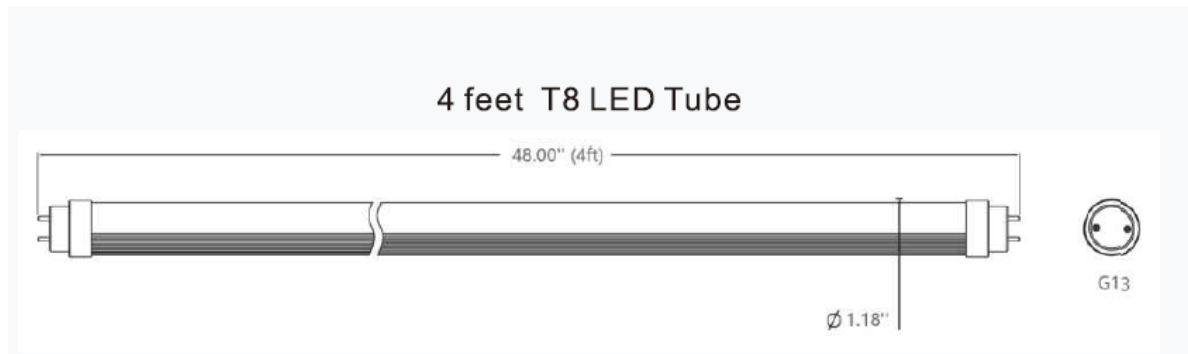

## NEW T8 LED RETROFIT TUBE

(Replace T8 Fluorescent Tube)

Patent Number: 201530468283.8

### PRODUCT DESCRIPTION:

Lighting Direct, LP New T8 LED retrofit tube is the ideal plug and play solution that works straight out of the box. Designed to deliver over 1940 lumens, these energy-saving LED lamps are quick, easy and safe to install into existing linear fluorescent fixtures without any extra effort or re-wiring. Lighting Direct, LP New T8 LED retrofit tube utilizes the existing T8 instant-start electronic ballasts, thus minimizing maintenance and labor costs.

- Input Voltage: 01/, 166 VAC, determined by fluorescent a'kk'rs
- De>b'bx01/ lm/W
- Compatible with most electronic instant-start T8 ballasts
- All Tube construction with01/©beam angle
- Color Rendering Index (CRI): ≥72
- 100,000 hour life
- THD <20%
- Power Factor: 0.9 nominal
- Dimmable (ballast dependent)
- 6 year khlhsdσ'qq'msx
- Suitable for use in dry locations
- Suitable for use in totally enclosed recessed fixture
- Not for use with T12 magnetic or electronic ballasts
- Not for use with T8 magnetic or HO ballasts
- Not for use or to be wired to "mains voltage"

MODEL : CL-DN4T8LEDRT-18W

DIMENSION:

**SPECIFICATIONS:**
**4 - FOOT**

ITEM	SPECIFICATION	DETAILS
GENERAL PERFORMANCE	Power Consumption	18W
	Lumens Delivered	2200 lm
	Efficacy	120 lm/W
	CRI	83
	Beam Angle	120
	Color Temperature (CCT)	4000K, 5000K
	Lumen Maintenance (L70)	100,000 hours
ELECTRICAL	Power Factor	0.9
	Input Voltage	120-277 VAC
PHYSICAL	Operating Temperature	-4°F to 113°F
CERTIFICATION	Certification	ETL DLC FCC NSF
	Material Usage	RoHS compliant, no mercury
	Environment	Dry
	Warranty	7 Years