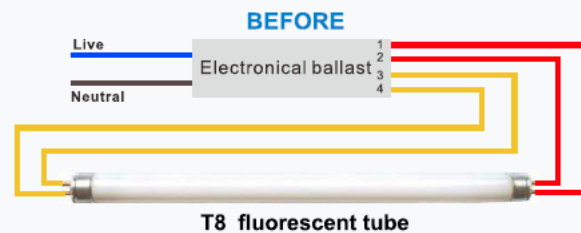

SPECIFICATIONS:

4 - FOOT

ITEM	SPECIFICATION	DETAILS
GENERAL PERFORMANCE	Power Consumption	18W
	Lumens Delivered	2200 lm
	Efficacy	120 lm/W
	CRI	83
	Beam Angle	120
	Color Temperature (CCT)	4000K, 5000K
	Lumen Maintenance (L70)	100,000 hours
ELECTRICAL	Power Factor	0.9
	Input Voltage	120-277 VAC
PHYSICAL	Operating Temperature	-4°F to 113°F
CERTIFICATION	Certification	ETL DLC FCC NSF
	Material Usage	RoHS compliant, no mercury
	Environment	Dry
	Warranty	7 Years

Installation Instruction

Switch off power supply BEFORE COMMENCING WORK

Installation Steps:

1. Turn off power
2. Remove the T8 fluorescent tube
3. Clip in the New T8 LED Retrofit Tube upgrade-Clip in the New T8 LED Retrofit Tube
4. Turn on the power and installation is completed